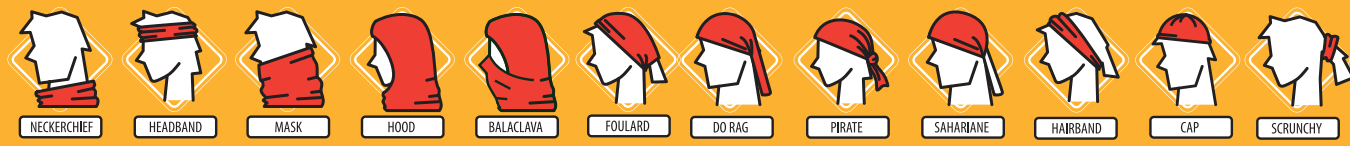

Original Buff®, UV Buff® and Reflective Buff®